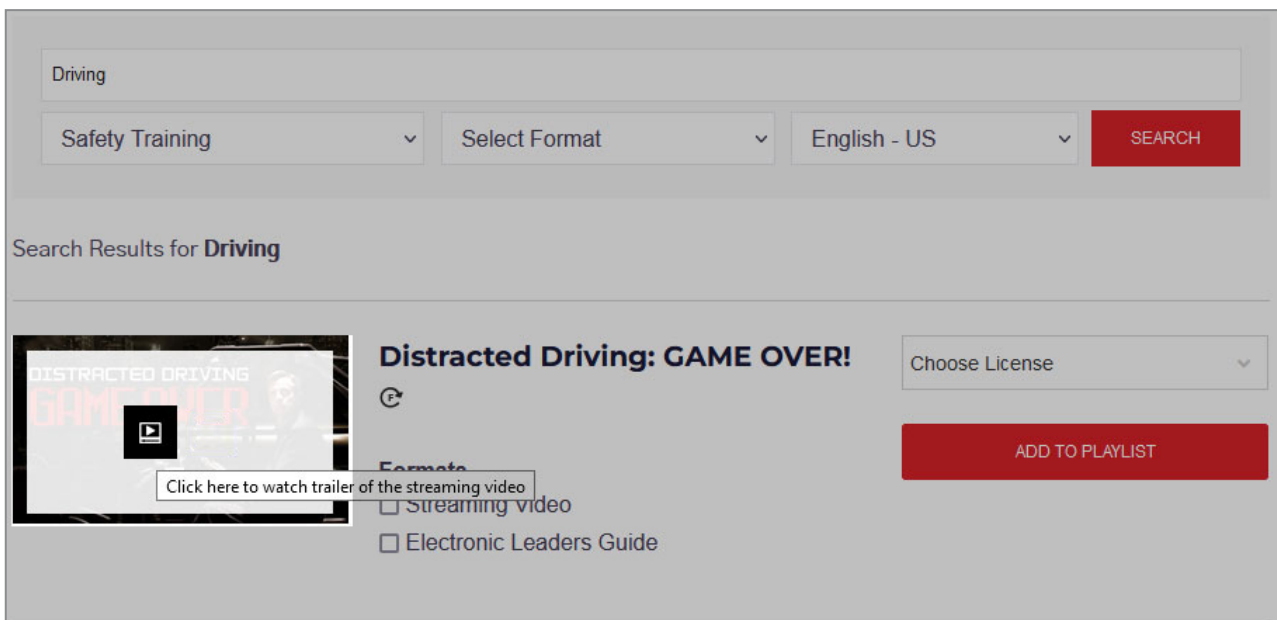

6. On the 'Product Search' bar, search by phrase, keyword or product SKU. You can also filter your search criteria by topic area, format, or language.
7. Once the proper content is found you can watch a short trailer of the video or review a chapter of the eLearning course.