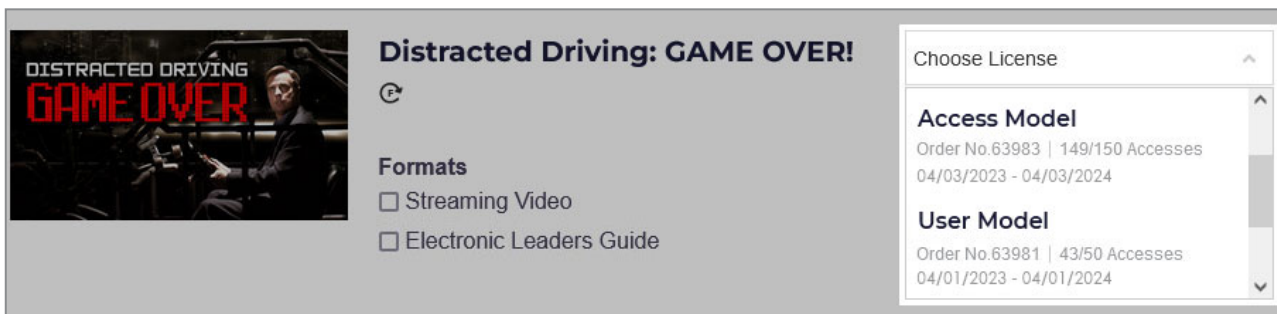

10. Once you have selected the license, click 'ADD TO PLAYLIST' button.

11. After adding a title, a table will appear listing the title that was added and a save button.