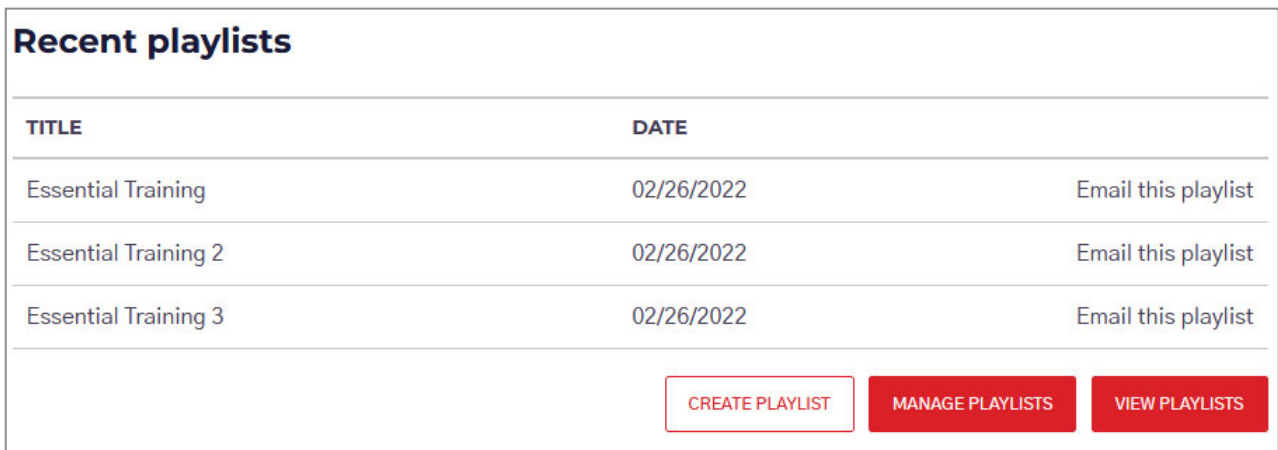

4. Start creating a new playlist by filling up the form in a pop-up window as shown below.

A screenshot of a "CREATE NEW PLAYLIST" pop-up window. The form includes:

- A title "CREATE NEW PLAYLIST" with a close button (X) in the top right corner.
- A "Playlist Name" label followed by a text input field with the placeholder "Type playlist name".
- A "Description" label followed by a larger text area.
- An "Enable PIN?" label with two radio buttons: "Yes" (unselected) and "No" (selected).
- Two buttons at the bottom: "CANCEL" and "SUBMIT".