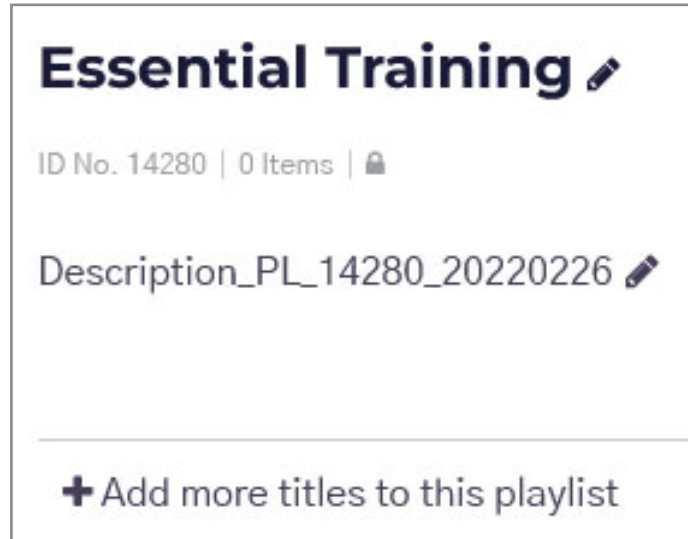

Get Started by Creating a Playlist

5. User will be then led to newly created playlist. Click 'Add more titles to this playlist' to start adding titles.