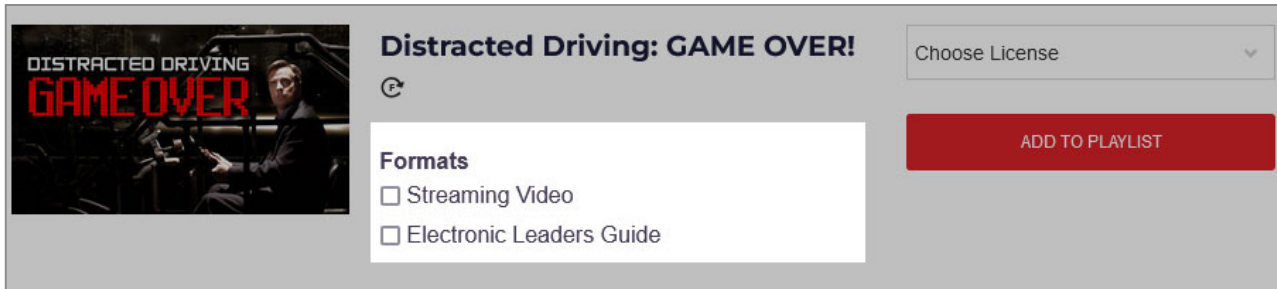

Get Started by Creating a Playlist

8. You will then need to select which format of the content you would like to add Streaming Video, Electronic Leaders Guide, or HTML5 eLearning course. You do this by checking the box next to your selection

9. Once you have checked the needed formats, click the 'Choose License' button and select license you want to use for the said title.